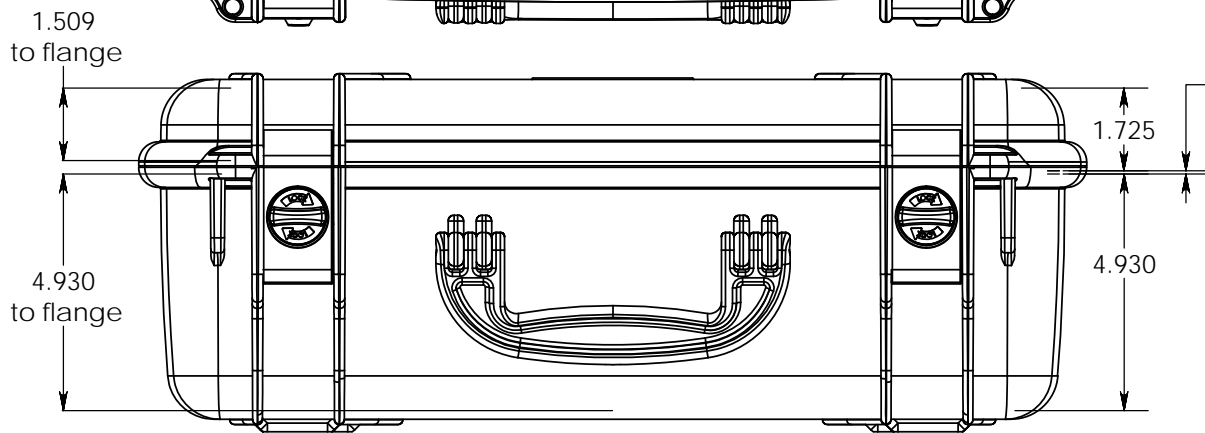

SERPAC R-720

Electronic Enclosures

.065 aluminum plate (optional)

Option Latches

Note:
 Max. usable inside dimensions are:
 18.29" X 13.19" X 6.72"
 dim. are approx. (curved enclosure)