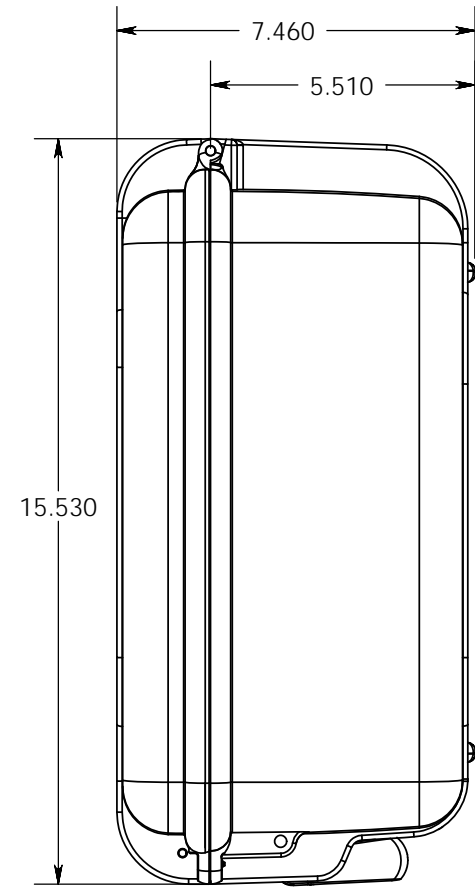

SERPAC R-720

Electronic Enclosures

.065 aluminum plate (optional)

Option Latches

Note:
 Max. usable inside dimensions are:
 18.29" X 13.19" X 6.72"
 dim. are approx. (curved enclosure)