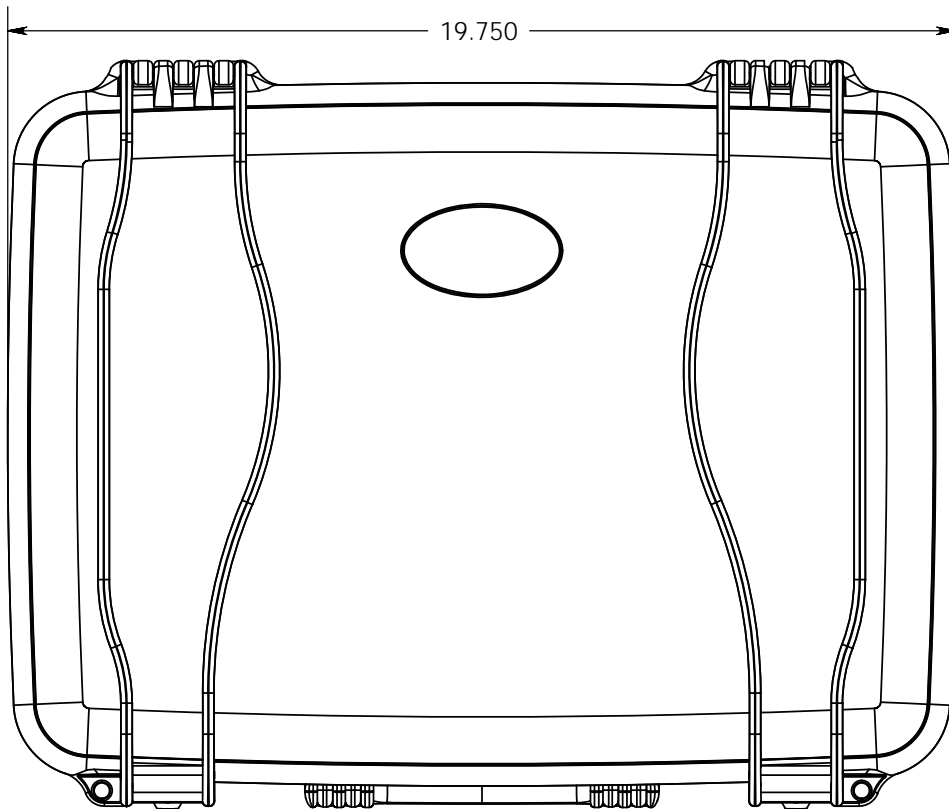

SERPAC R-720

Electronic Enclosures

.065 aluminum plate (optional)

Option Latches

Note:
 Max. usable inside dimensions are:
 18.29" X 13.19" X 6.72"
 dim. are approx. (curved enclosure)