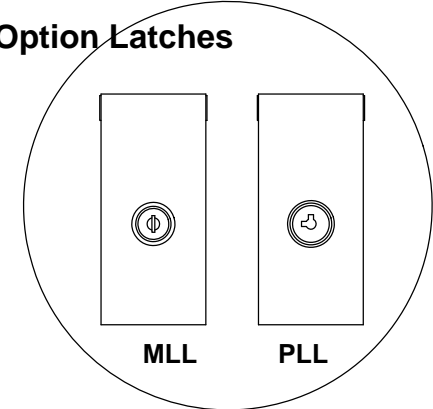

SERPAC R-720

Electronic Enclosures

.065 aluminum plate (optional)

Option Latches

Note:
 Max. usable inside dimensions are:
 18.29" X 13.19" X 6.72"
 dim. are approx. (curved enclosure)